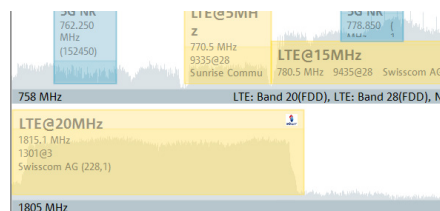

Field trials for research and development