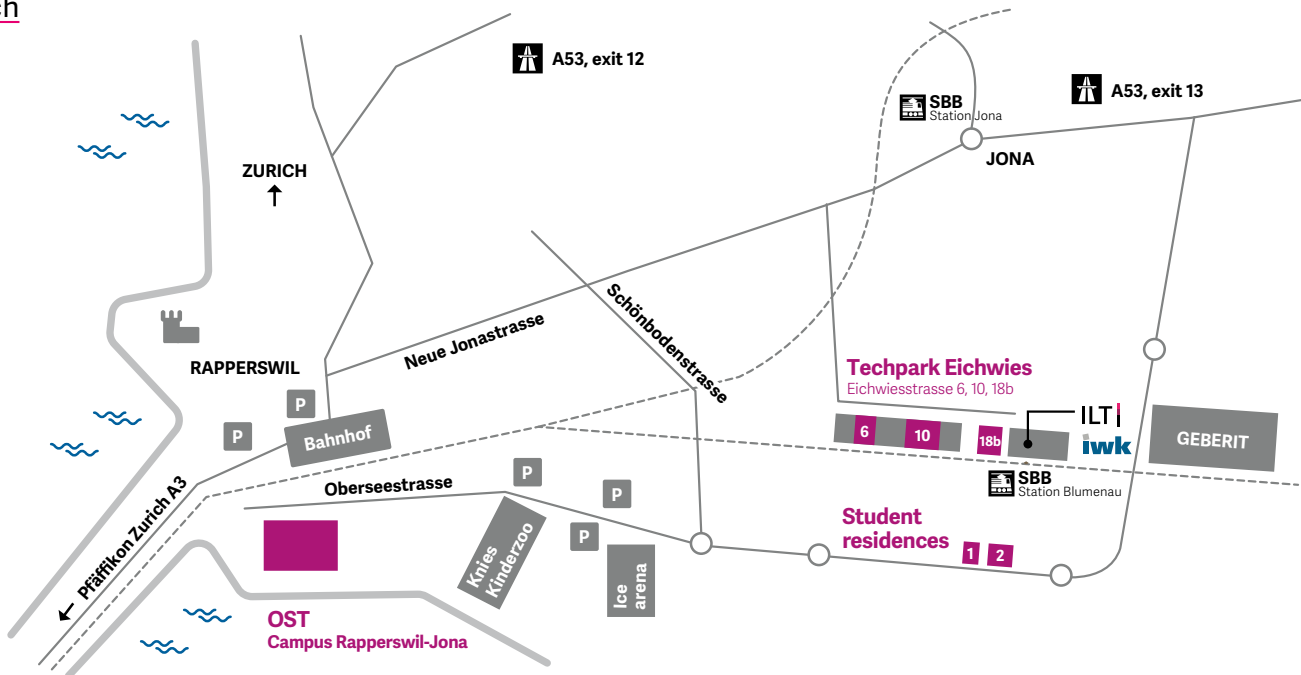

Rapperswil-Jona campus

Site plan

OST – Eastern Switzerland University
of Applied Sciences
Oberseestrasse 10, P.O. Box 1475
8640 Rapperswil
Switzerland
Phone +41 58 257 41 11
ost.ch

Opening hours (during lessons)
Monday to Friday 7.40 p.m. to 3.30 p.m.
Employees and guests
by appointment 3.30 pm to 5.00 p.m.

Buildings Rapperswil-Jona campus

- | | | | |
|---|-------------------------|----|-----------------|
| 1 | School building | 5 | Foyer building |
| 2 | Laboratory building | | Library |
| 3 | Lecture hall building | 6 | School building |
| 4 | Administration building | 8 | Research center |
| | Reception | C2 | Pavilion |
| | Assembly hall | | |
| | Cafeteria | | |